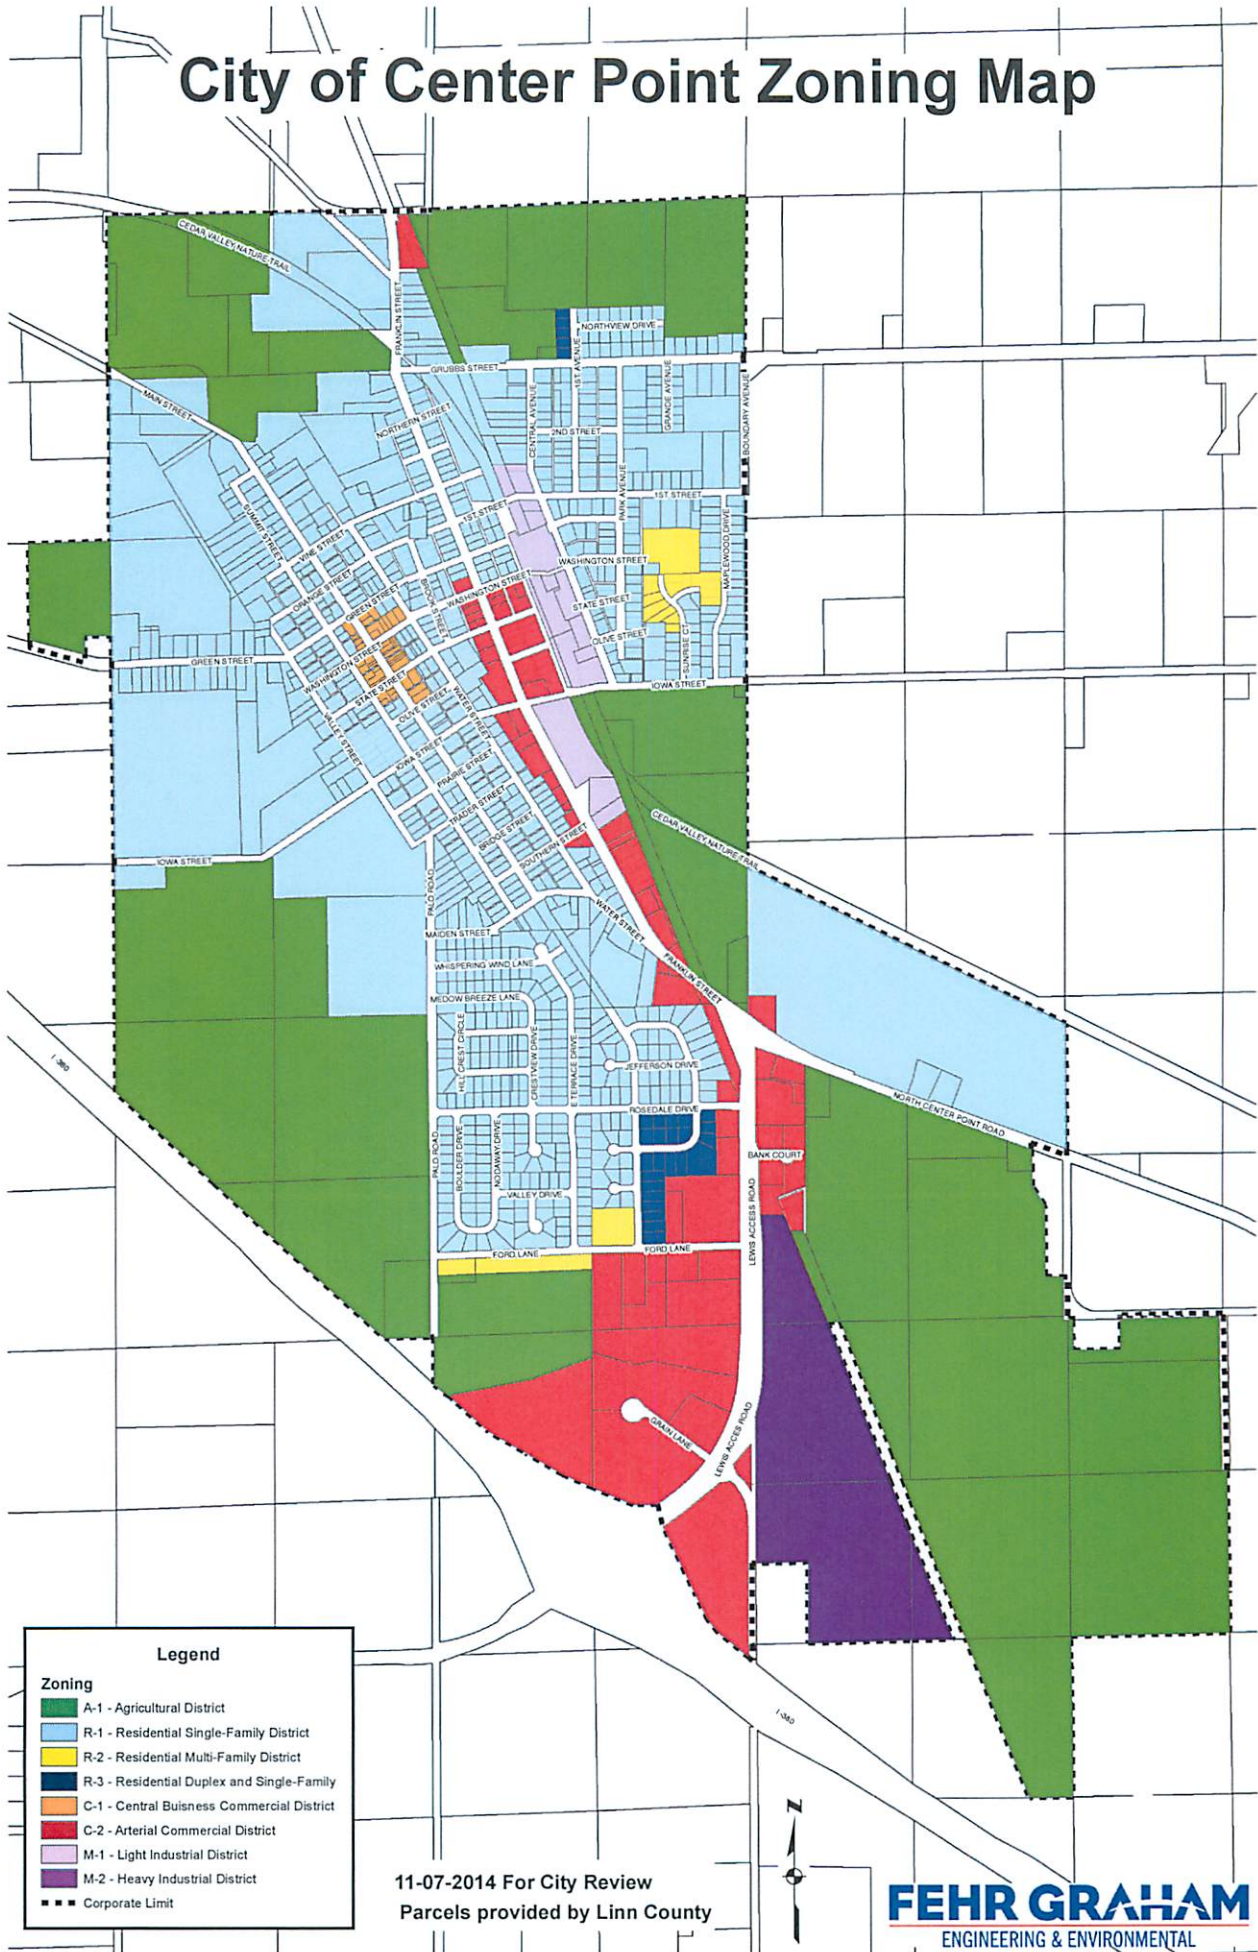

# City of Center Point Zoning Map

Legend	
Zoning	
A-1 - Agricultural District	<span style="color: green;">■</span>
R-1 - Residential Single-Family District	<span style="color: lightblue;">■</span>
R-2 - Residential Multi-Family District	<span style="color: yellow;">■</span>
R-3 - Residential Duplex and Single-Family	<span style="color: darkblue;">■</span>
C-1 - Central Business Commercial District	<span style="color: orange;">■</span>
C-2 - Arterial Commercial District	<span style="color: red;">■</span>
M-1 - Light Industrial District	<span style="color: lightpurple;">■</span>
M-2 - Heavy Industrial District	<span style="color: darkpurple;">■</span>
Corporate Limit	<span style="border-top: 1px dashed black; width: 20px; display: inline-block;"></span>

11-07-2014 For City Review  
 Parcels provided by Linn County